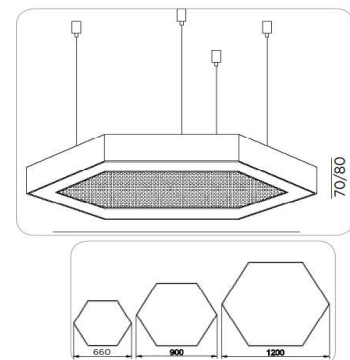

Custom Dimensions

Frame

Aluminium

Color Tempertaure

3000K

Power

35W

Total Luminous Flux

L70 minimum at 50,000
burning hours

Dimension diagram

Custom dimension, coating and installation
available upon request

Remarks:-

Address: Plot #7 Saroorpur-Nangla Industrial Area,Ballabgarh-Sohna Road,Faridabad-121005